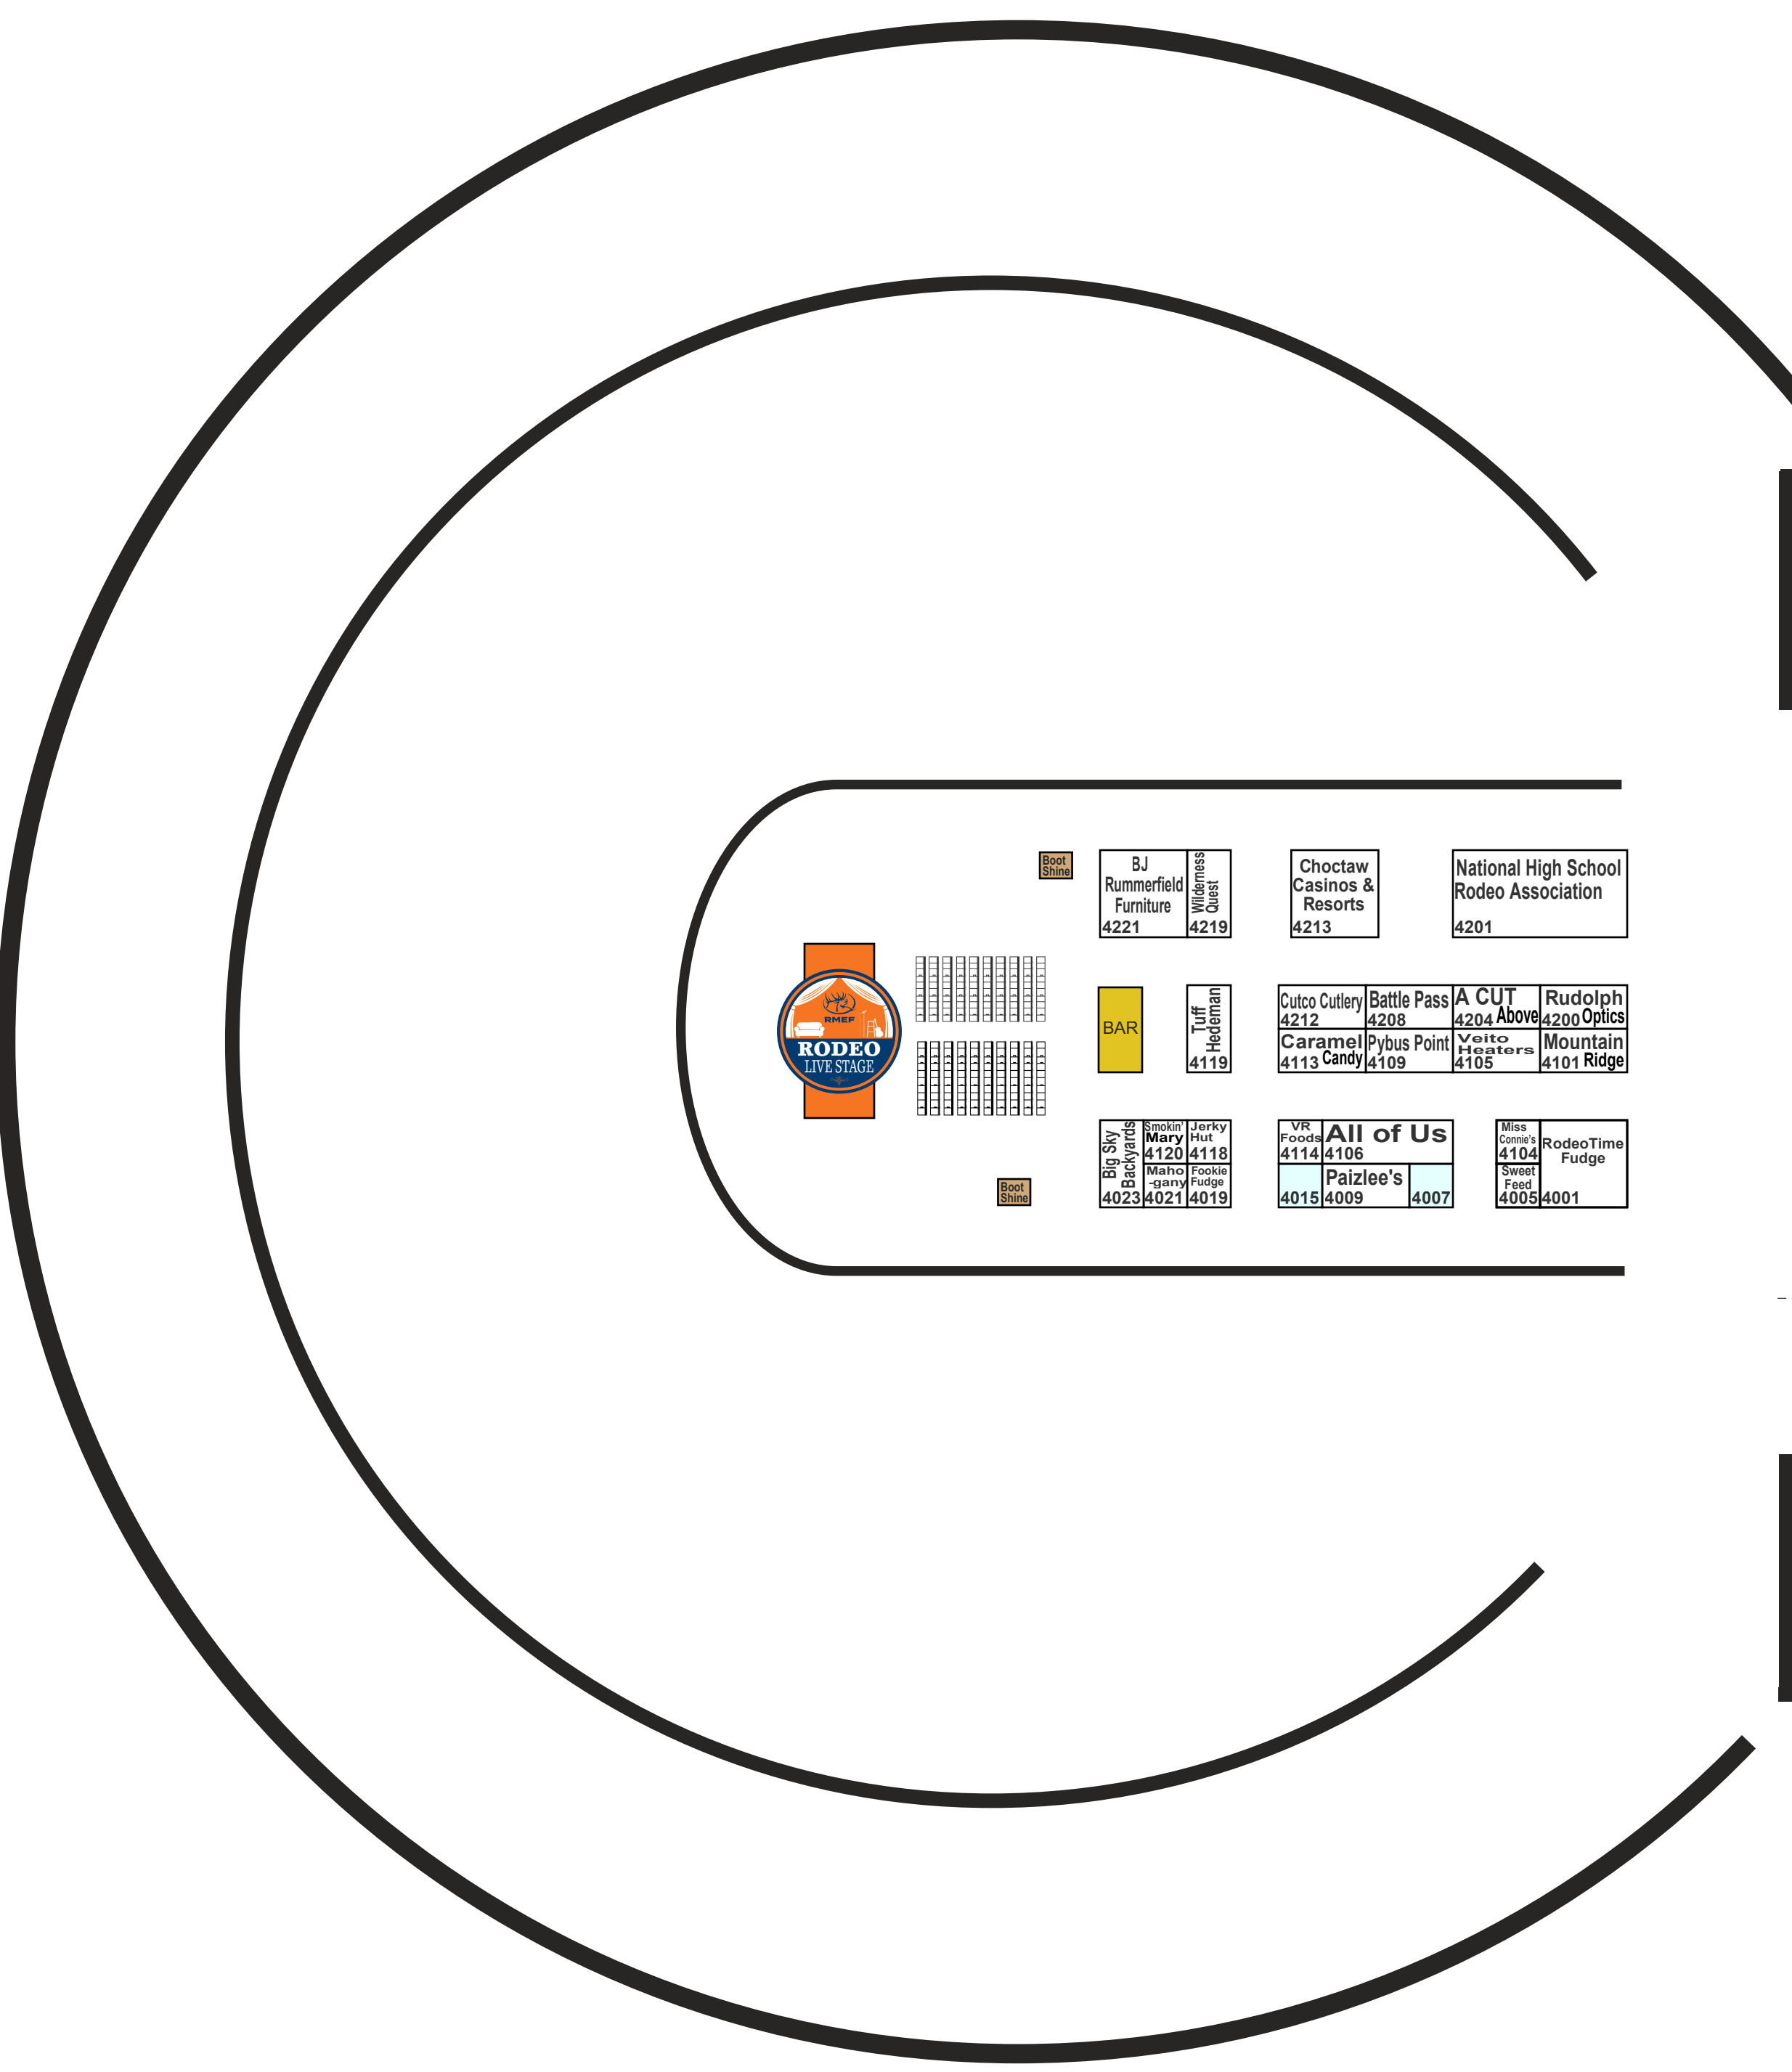

NINTH STREET

Since 1986 it's all here!
Cowboy Christmas

Fort Worth Convention Center
 December 3 - 12, 2020

BJ Rummerfield Furniture 4221	Choctaw Casinos & Resorts 4219	National High School Rodeo Association 4201
Choctaw Casinos & Resorts 4219	Battle Pass 4208	A CUT ABOVE 4200
Caramel Candy 4113	Pybus Point 4109	Mountain Ridge 4101
Palzlee's 4015	All of Us 4009	RodeoTime Fudge 4001
Palzlee's 4015	All of Us 4009	RodeoTime Fudge 4001
Palzlee's 4015	All of Us 4009	RodeoTime Fudge 4001
Palzlee's 4015	All of Us 4009	RodeoTime Fudge 4001

Entrance

Entrance

Entrance

HOUSTON STREET